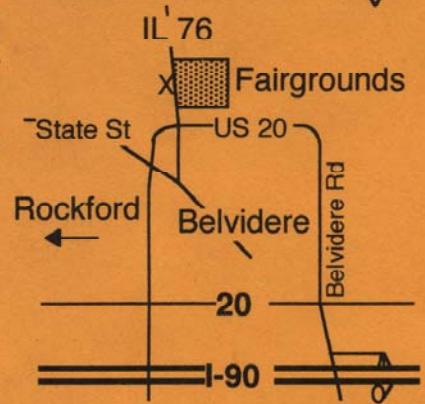

RADIO EXPO 2008

SEPTEMBER 13TH & 14TH BOONE COUNTY FAIRGROUNDS US Rts 20 & IL 76 Belvidere IL

Grounds Open from
Friday at noon
Flea Market open
both days at 6 AM
Exhibit Buildings open
Sat 8 AM to 4 PM
Sun 8 AM to 3 PM